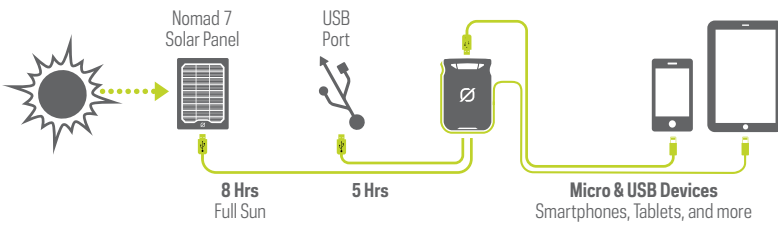

HOW IT WORKS

NOMAD® 7 SOLAR PANEL

GENERAL

Weight: 16.2 oz (460g)
Dimensions Unfolded: 7 x 3.75 x 2.5 in (17.8 x 9.5 x 6.4 cm)
Dimensions Folded: 9 x 1.5 x 6.5 in (22.9 x 3.8 x 16.5 cm)

POWER

Cell Type: Monocrystalline
Rated Power: 7W

PORTS

USB Port: 5V, up to 1A (5W max), regulated
Solar Port (8mm): 15V, up to 0.3A (5W max), regulated
Mini Solar Port (2.5mm): 6.5V, up to 1.1A (7W max)

VENTURE 30™ RECHARGER

GENERAL

Weight: 8.8 oz (250g)
Dimensions: 4.5 x 3.25 x 1 in (11.4 x 8.25 x 2.5 cm)
Durability: IPX6

POWER

Cell Type: 18650 by LG chem / Samsung
Cell Chemistry: Li-ion NMC
Cell Capacity: 28Wh (3.6V, 7800mAh)

PORTS

USB Output: (2x) 5V, up to 2.4A (12W max), regulated
USB Input: 5V, up to 2.1A (10.5W max)